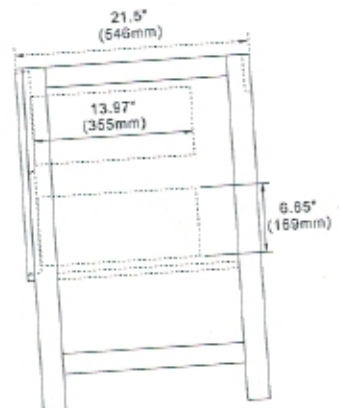

Colors / Finishes
 SB - Silvery Brown;
 WH - Pure White;

Top view

Front view

Back view

Side view

**NOTE: SINK STYLE, SHAPE, FAUCET HOLES, CUTOOUT ON TOP, VANITY MAY VARY FROM THE PICTURE ABOVE.
 INSTRUCTIONAL PURPOSE ONLY.**