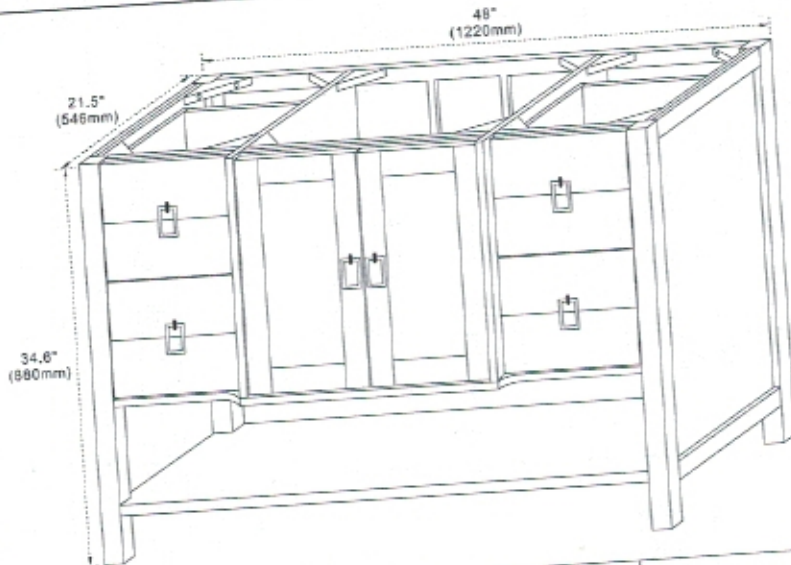

BELLATERRA HOME

Model: 400300 (Counter top sold separately)

- Features**
1. Solid wood and Plywood;
 2. Two soft closing doors;
 3. Four full extension soft closing drawers;
 4. Dovetail construction drawers;

Colors / Finishes
 SB - Silvery Brown;
 WH - Pure White;

Top view

Front view

Back view

Side view

**NOTE: SINK STYLE, SHAPE, FAUCET HOLES, CUTOOUT ON TOP, VANITY MAY VARY FROM THE PICTURE ABOVE.
 INSTRUCTIONAL PURPOSE ONLY.**