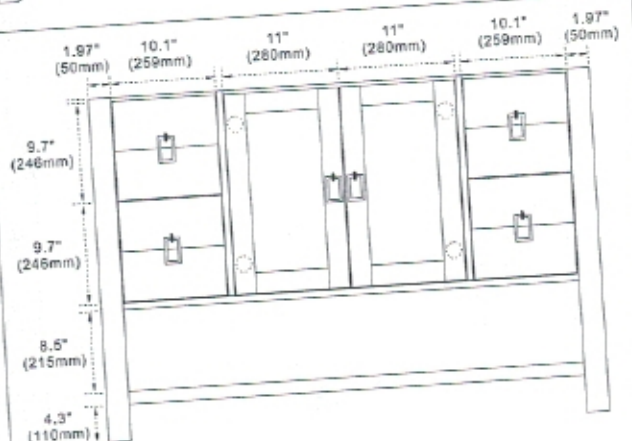

BELLATERRA HOME

Model: 400300 (Counter top sold separately)

- Features**
1. Solid wood and Plywood;
 2. Two soft closing doors;
 3. Four full extension soft closing drawers;
 4. Dovetail construction drawers;

Colors / Finishes
 SB - Silvery Brown;
 WH - Pure White;

Top view

Front view

Back view

Side view

**NOTE: SINK STYLE, SHAPE, FAUCET HOLES, CUTOOUT ON TOP, VANITY MAY VARY FROM THE PICTURE ABOVE.
 INSTRUCTIONAL PURPOSE ONLY.**