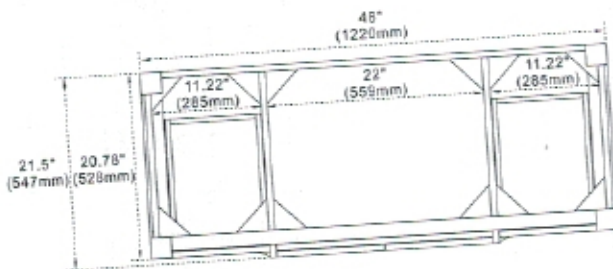

BELLATERRA HOME

Model: 400300 (Counter top sold separately)

1. **Features**
1. Solid wood and Plywood;
  2. Two soft closing doors;
  3. Four full extension soft closing drawers;
  4. Dovetail construction drawers;

Colors / Finishes
SB - Silvery Brown;
WH - Pure White;

**NOTE: SINK STYLE, SHAPE, FAUCET HOLES, CUTOOUT ON TOP, VANITY MAY VARY FROM THE PICTURE ABOVE.
INSTRUCTIONAL PURPOSE ONLY.**

Professional installation is recommended.
www.bellaterra-home.com

Bellaterra Home LLC, All Rights Reserved 20