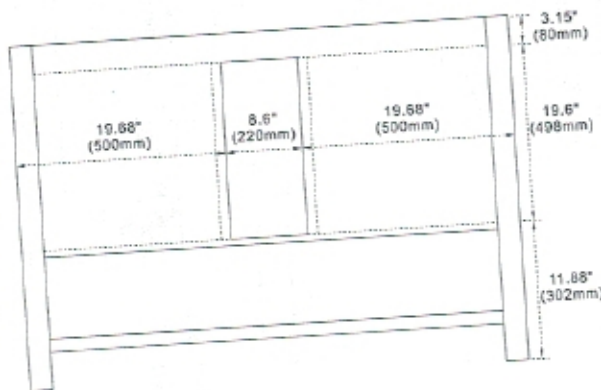

BELLATERRA HOME

Model: 400300 (Counter top sold separately)

- Features**
1. Solid wood and Plywood;
 2. Two soft closing doors;
 3. Four full extension soft closing drawers;
 4. Dovetail construction drawers;

Colors / Finishes
 SB - Silvery Brown;
 WH - Pure White;

Top view

Front view

Back view

Side view

**NOTE: SINK STYLE, SHAPE, FAUCET HOLES, CUTOOUT ON TOP, VANITY MAY VARY FROM THE PICTURE ABOVE.
 INSTRUCTIONAL PURPOSE ONLY.**